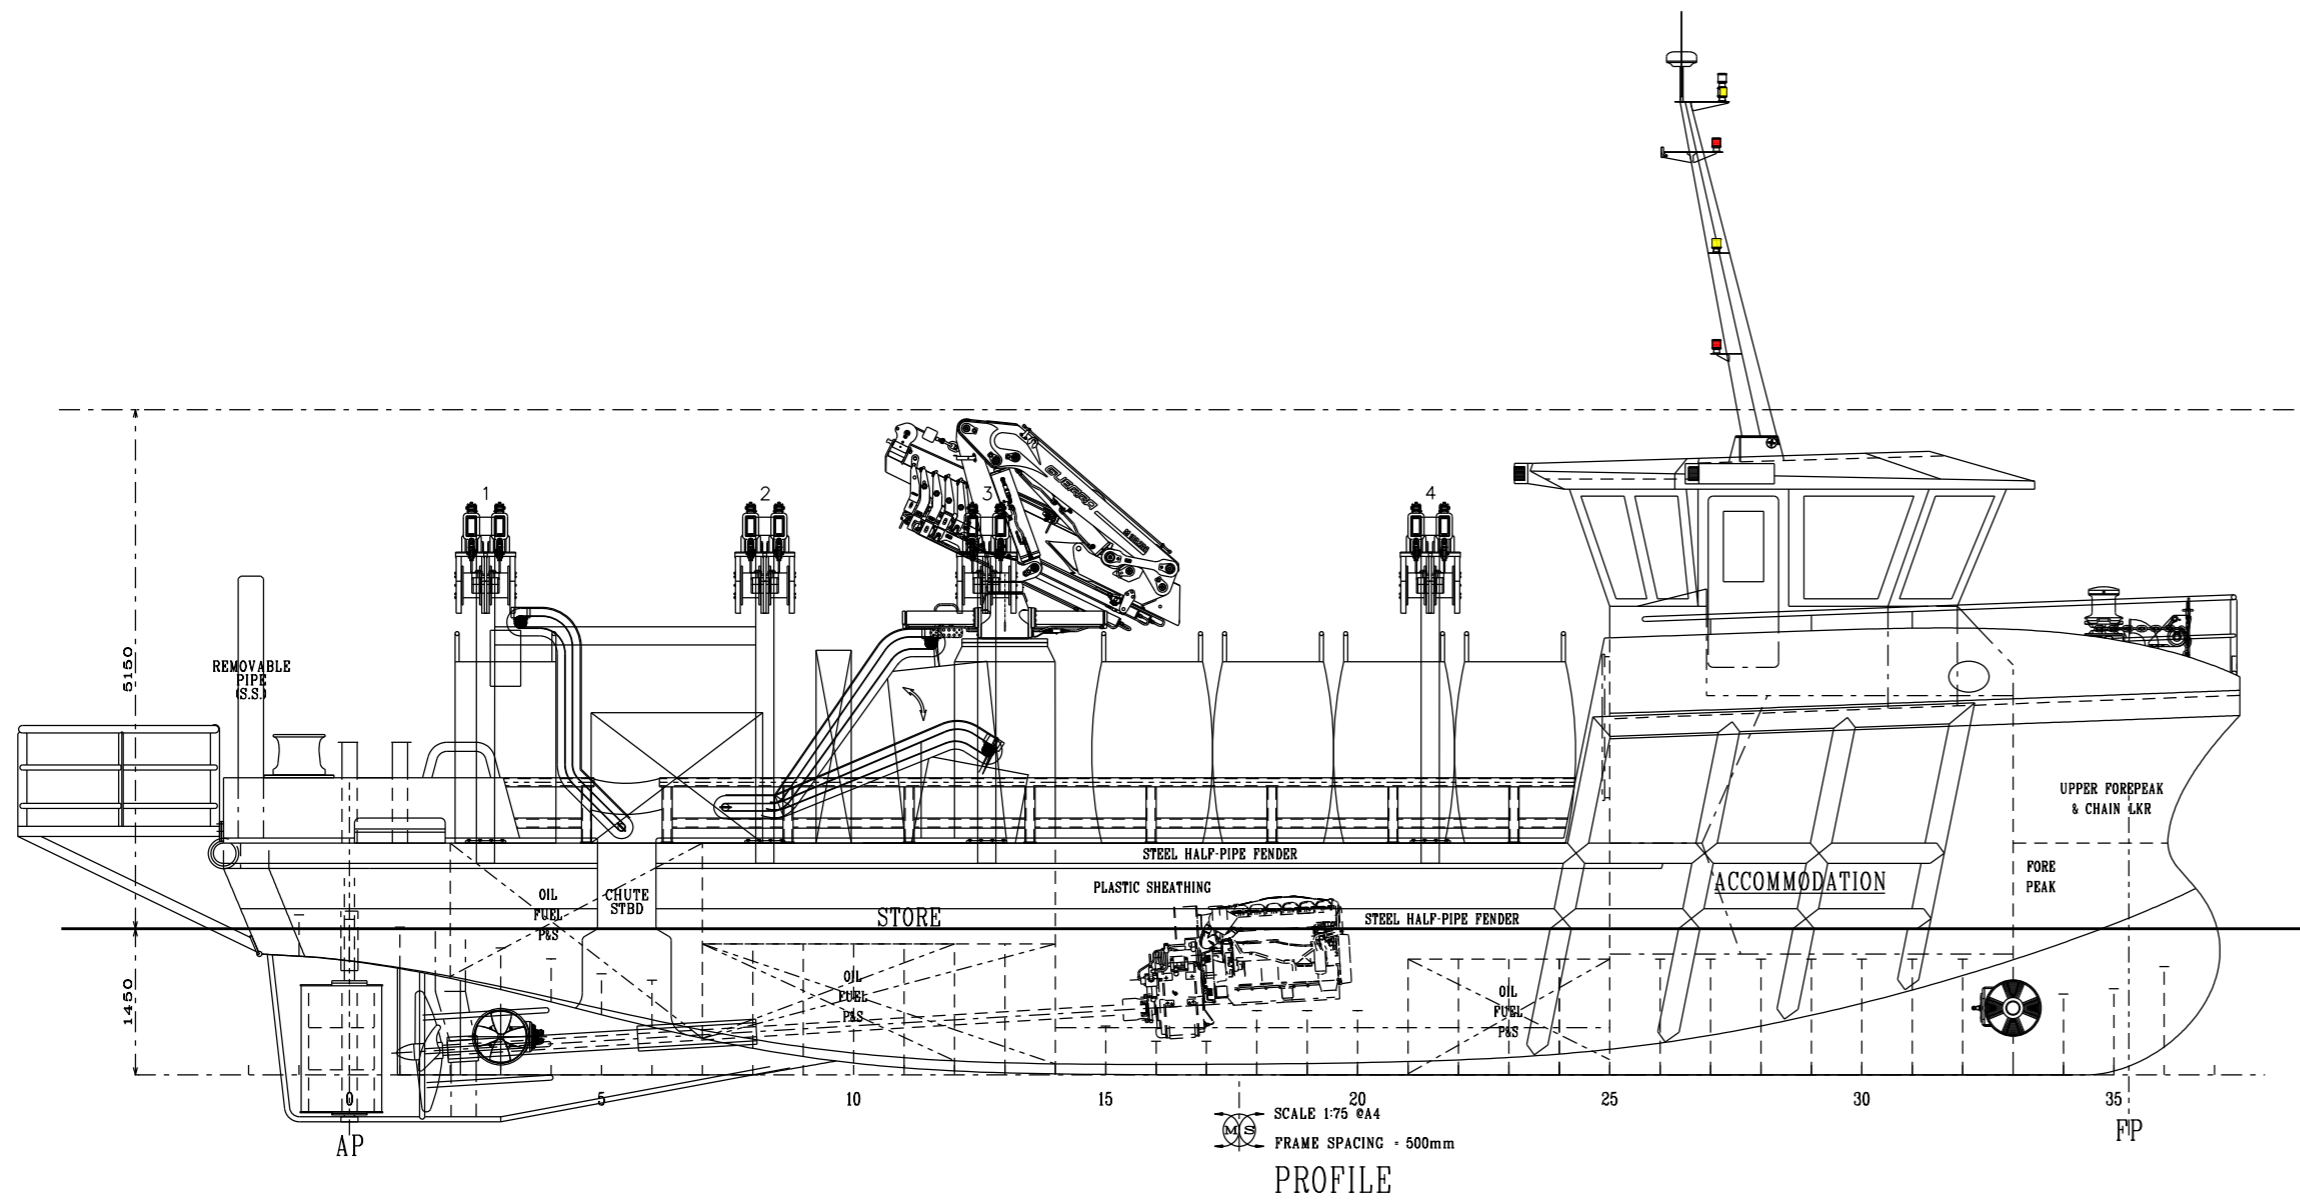

MACDUFF SHIP DESIGN 19.99m MUSSEL HARVESTER

PORT PROFILE

PROFILE

FOCSLE DECK

WHEELHOUSE TOP

MAIN DECK

BELOW DECK

PRINCIPAL DIMENSIONS

LENGTH OVERALL	19.99 M
LENGTH B.P.	17.65 M
BREADTH MLD.	7.20 M
DEPTH MLD.	2.30 M

D	GENERAL UPDATE	RJB	20/12/21	-	-
C	GENERAL UPDATE	RJB	4/11/21	-	-
B	TO OWNER COMMENTS & GENERAL UPDATE	RJB	5/4/21	-	-
A	TO OWNER COMMENTS AND GENERAL UPDATE	ADR	22/2/21	IAN	22/2/21
REV.	MODIFICATION	BY	DATE	CHKD.	DATE

APPROVED BY:-					
DATE:-					

TITLE:-	19.99m MUSSEL HARVESTER GENERAL ARRANGEMENT		REF:-	3680-1220
DRAWN BY:-	RJB	CHECKED BY:-	IAN	DRAWING NO :- 001
DATE:-	14/12/20	DATE:-	14/12/20	REVISION :- D
				SCALE:- 1:75 @ A1