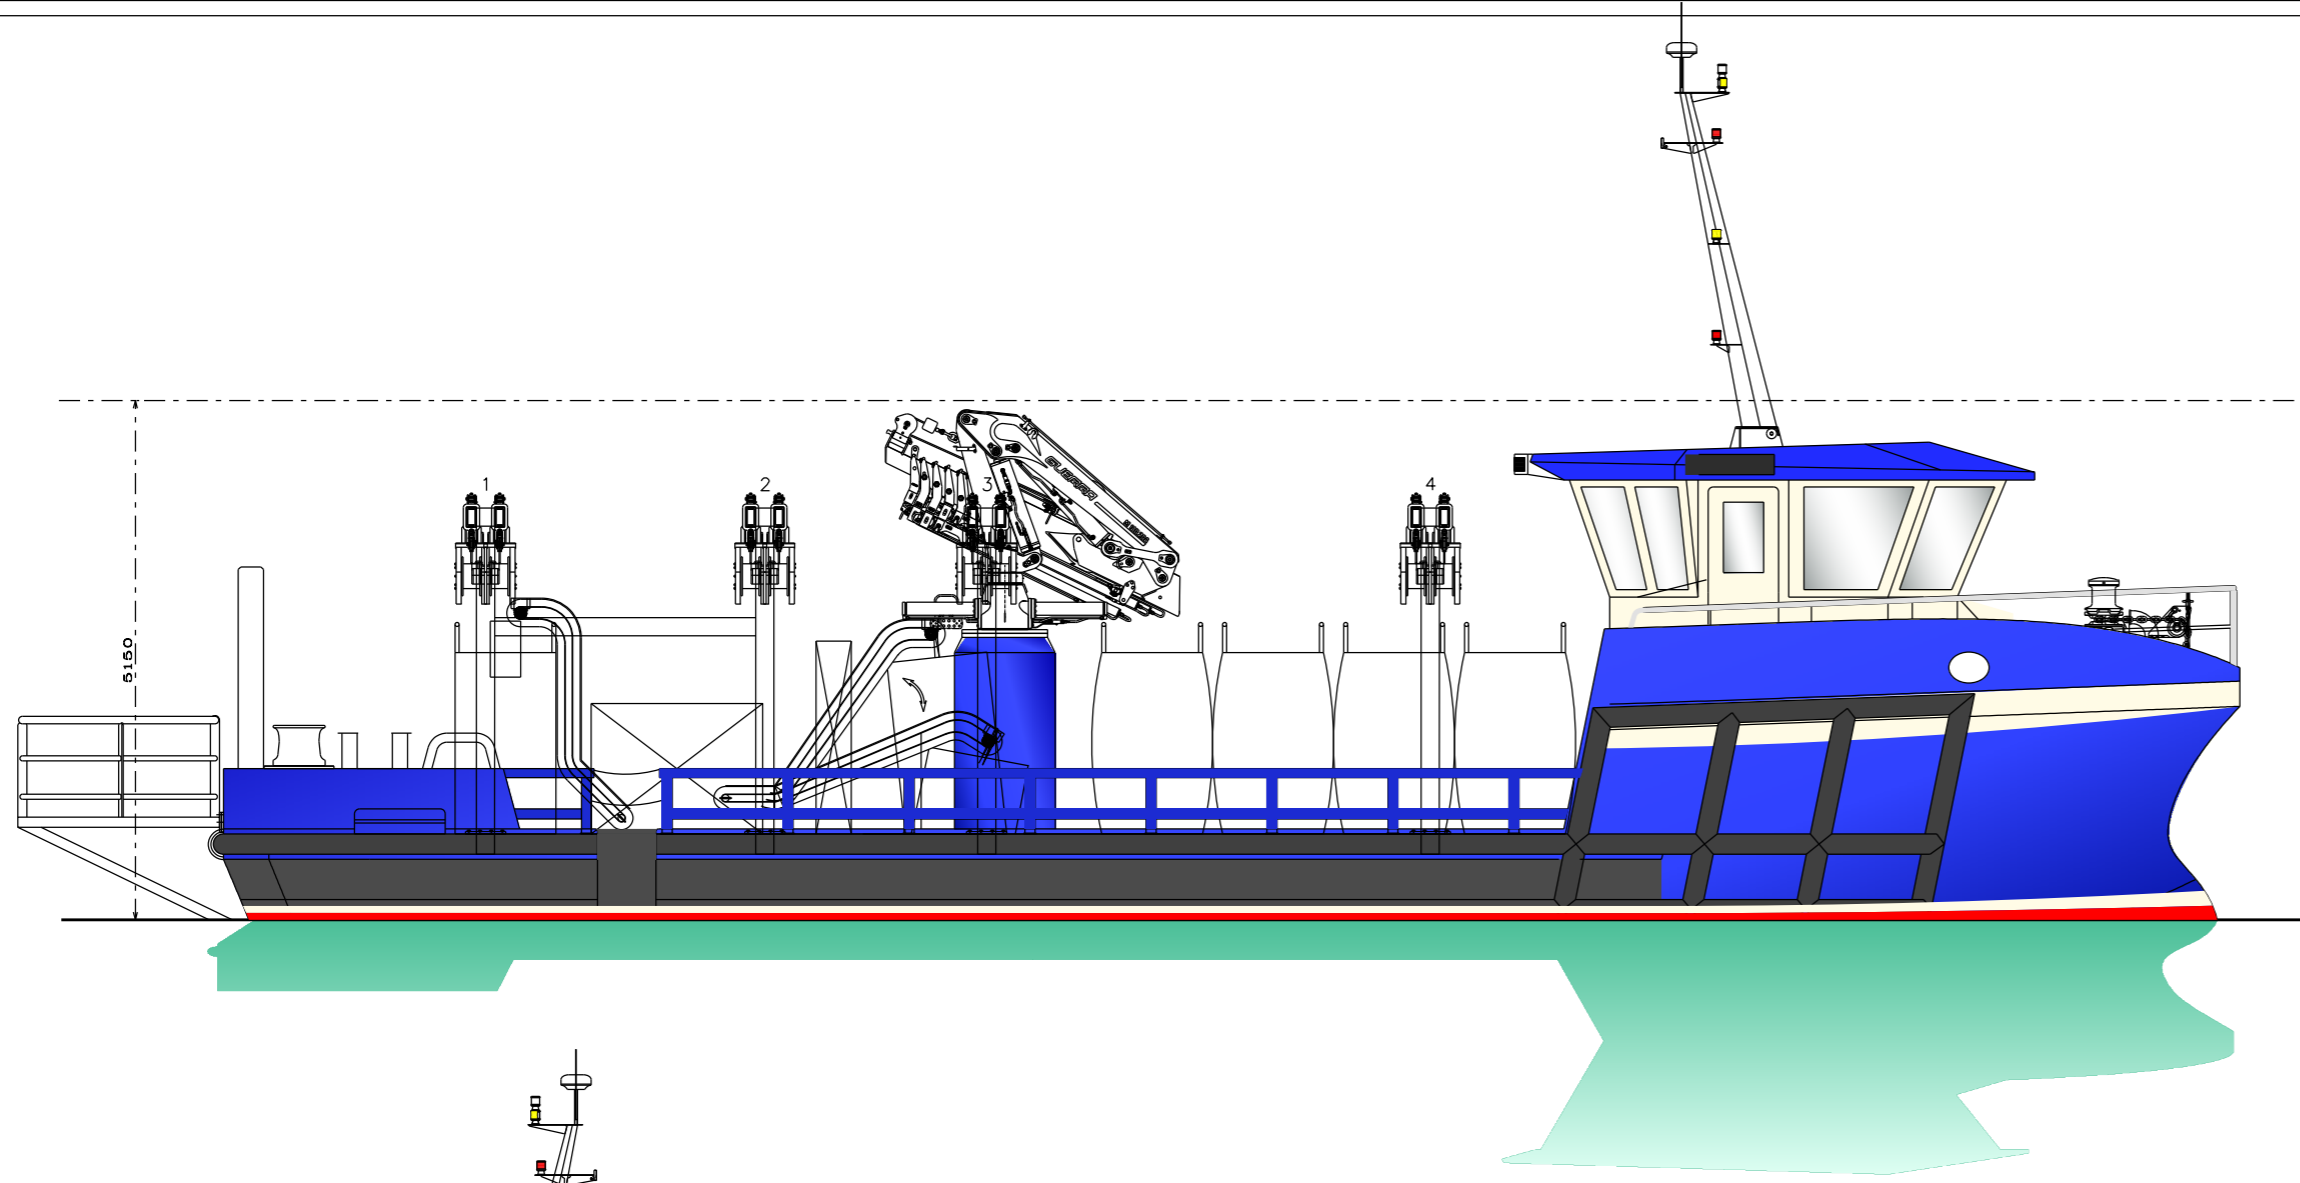

MACDUFF SHIP DESIGN 19.99m MUSSEL HARVESTER

PORT PROFILE

PROFILE

FOCSLE DECK

WHEELHOUSE TOP

MAIN DECK

BELOW DECK

PRINCIPAL DIMENSIONS

LENGTH OVERALL	19.99 M
LENGTH B.P.	17.65 M
BREADTH MLD.	7.20 M
DEPTH MLD.	2.30 M

D	GENERAL UPDATE	RJB	20/12/21	-	-
C	GENERAL UPDATE	RJB	4/11/21	-	-
B	TO OWNER COMMENTS & GENERAL UPDATE	RJB	5/4/21	-	-
A	TO OWNER COMMENTS AND GENERAL UPDATE	ADR	22/2/21	IAN	22/2/21
REV.	MODIFICATION	BY	DATE	CHKD.	DATE

APPROVED BY:-					
DATE:-					

TITLE:-	19.99m MUSSEL HARVESTER GENERAL ARRANGEMENT		REF:-	3680-1220
DRAWN BY:-	RJB	CHECKED BY:-	IAN	DRAWING NO :- 001
DATE:-	14/12/20	DATE:-	14/12/20	REVISION :- D
				SCALE:- 1:75 @ A1