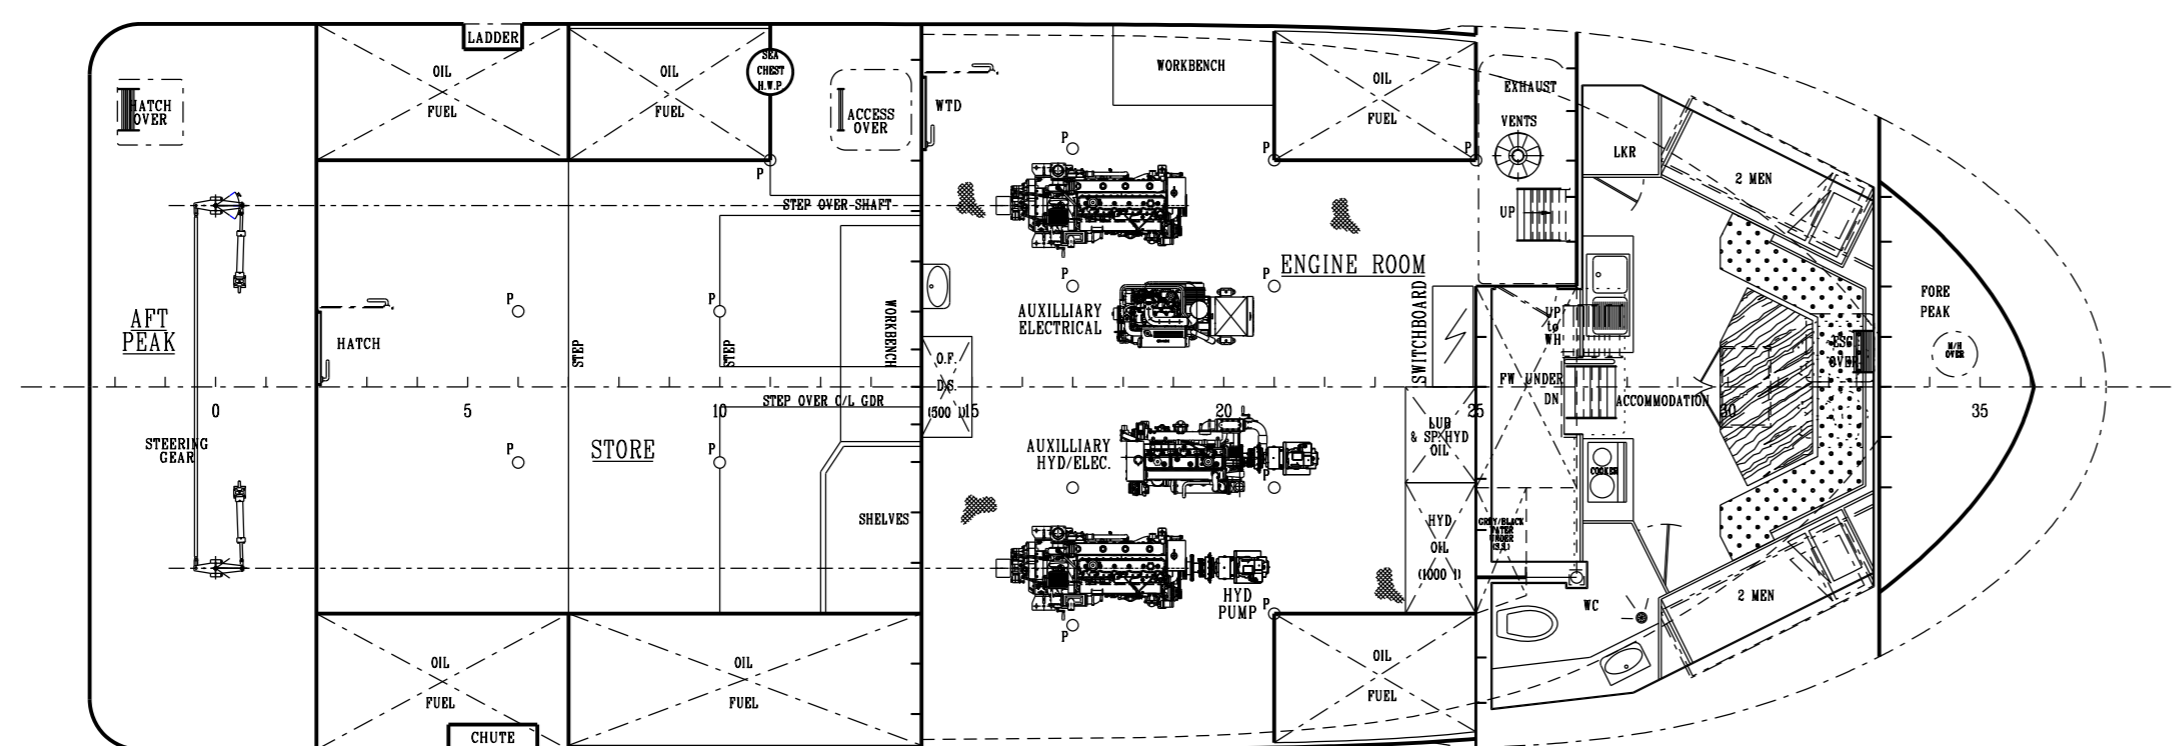

MACDUFF SHIP DESIGN 19.99m MUSSEL HARVESTER

PORT PROFILE

PROFILE

FOCSLE DECK

WHEELHOUSE TOP

MAIN DECK

BELOW DECK

PRINCIPAL DIMENSIONS

LENGTH OVERALL	19.99 M
LENGTH B.P.	17.65 M
BREADTH MLD.	7.20 M
DEPTH MLD.	2.30 M

D	GENERAL UPDATE	RJB	20/12/21	-	-
C	GENERAL UPDATE	RJB	4/11/21	-	-
B	TO OWNER COMMENTS & GENERAL UPDATE	RJB	5/4/21	-	-
A	TO OWNER COMMENTS AND GENERAL UPDATE	ADR	22/2/21	IAN	22/2/21
REV.	MODIFICATION	BY	DATE	CHKD.	DATE

APPROVED BY:-					
DATE:-					

TITLE:-	19.99m MUSSEL HARVESTER GENERAL ARRANGEMENT		REF:-	3680-1220
DRAWN BY:-	RJB	CHECKED BY:-	IAN	DRAWING NO :- 001
DATE:-	14/12/20	DATE:-	14/12/20	REVISION :- D
				SCALE:- 1:75 @ A1