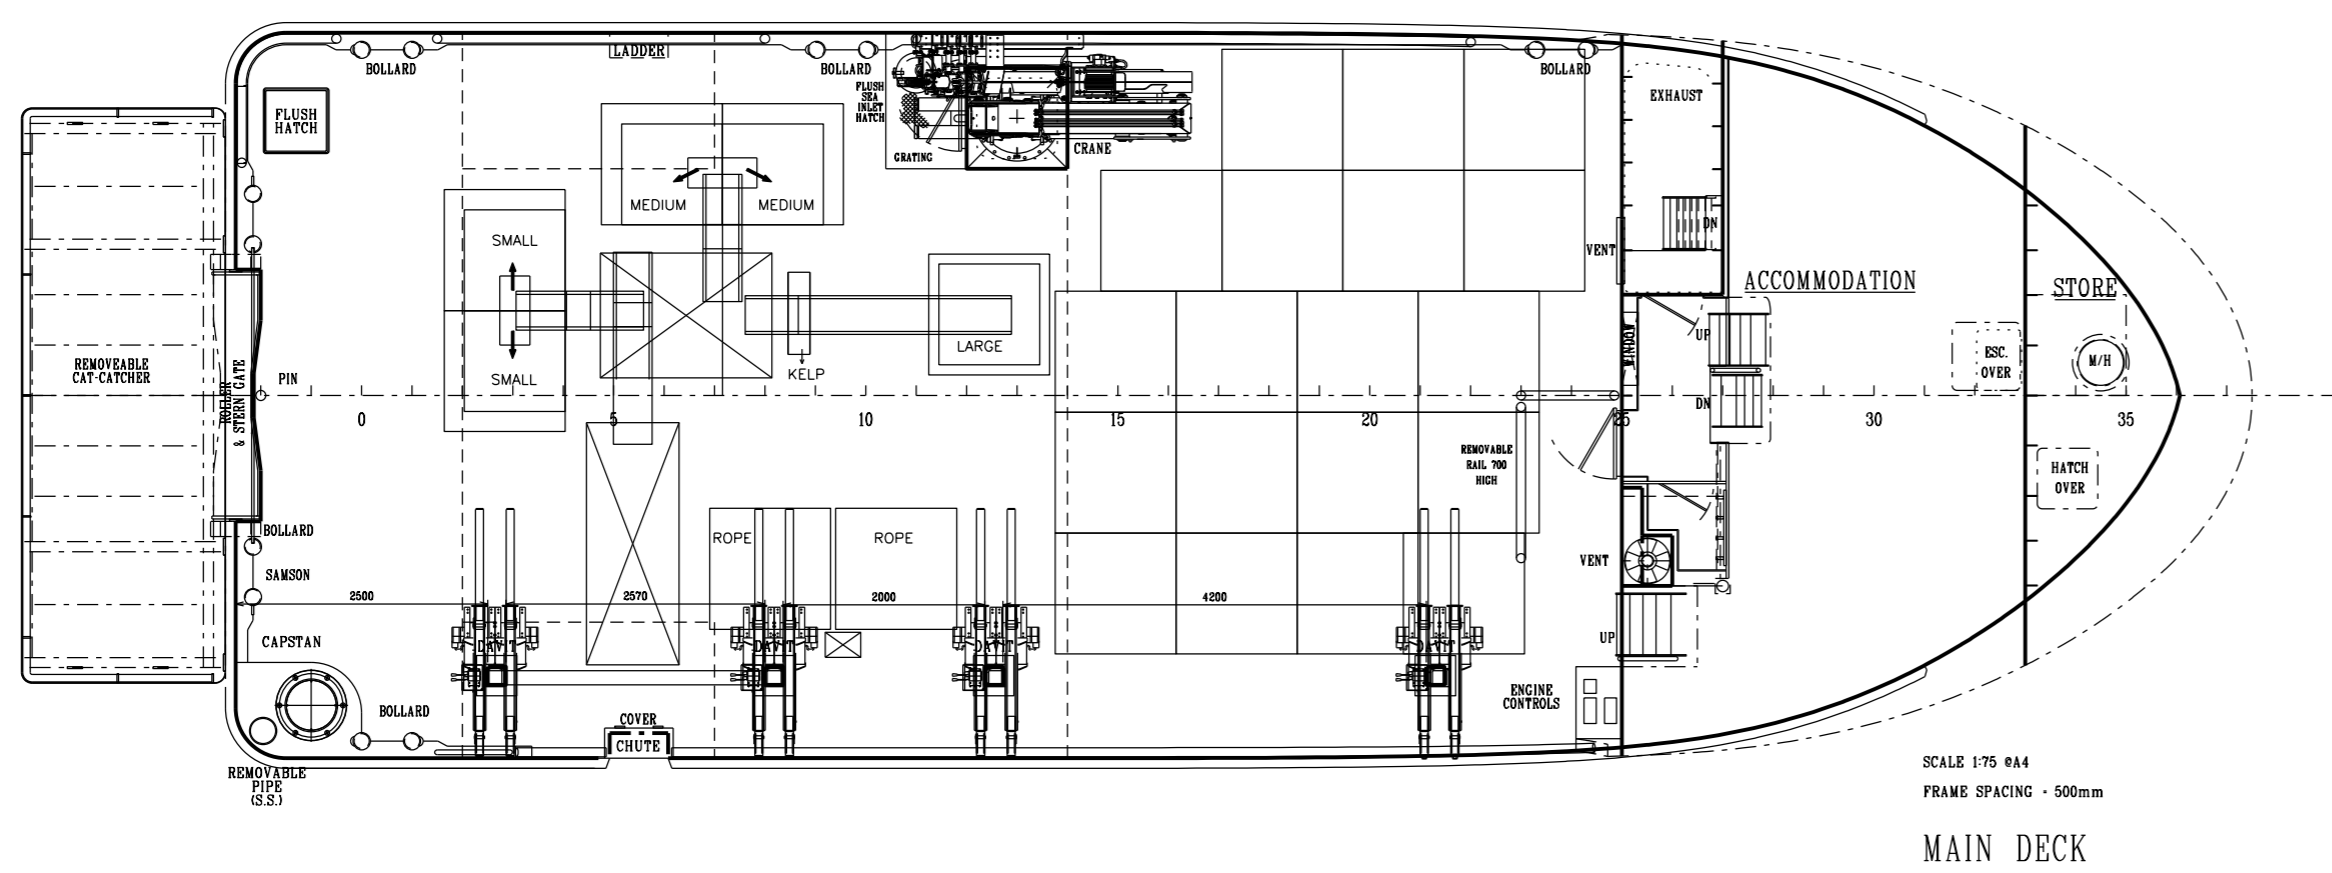

MACDUFF SHIP DESIGN 19.99m MUSSEL HARVESTER

PORT PROFILE

PROFILE

FOCSLE DECK

WHEELHOUSE TOP

MAIN DECK

BELOW DECK

PRINCIPAL DIMENSIONS

LENGTH OVERALL	19.99 M
LENGTH B.P.	17.65 M
BREADTH MLD.	7.20 M
DEPTH MLD.	2.30 M

D	GENERAL UPDATE	RJB	20/12/21	-	-
C	GENERAL UPDATE	RJB	4/11/21	-	-
B	TO OWNER COMMENTS & GENERAL UPDATE	RJB	5/4/21	-	-
A	TO OWNER COMMENTS AND GENERAL UPDATE	ADR	22/2/21	IAN	22/2/21
REV.	MODIFICATION	BY	DATE	CHKD.	DATE

APPROVED BY:-					
DATE:-					

TITLE:-	19.99m MUSSEL HARVESTER GENERAL ARRANGEMENT		REF:-	3680-1220
DRAWN BY:-	RJB	CHECKED BY:-	IAN	DRAWING NO :- 001
DATE:-	14/12/20	DATE:-	14/12/20	REVISION :- D
				SCALE:- 1:75 @ A1