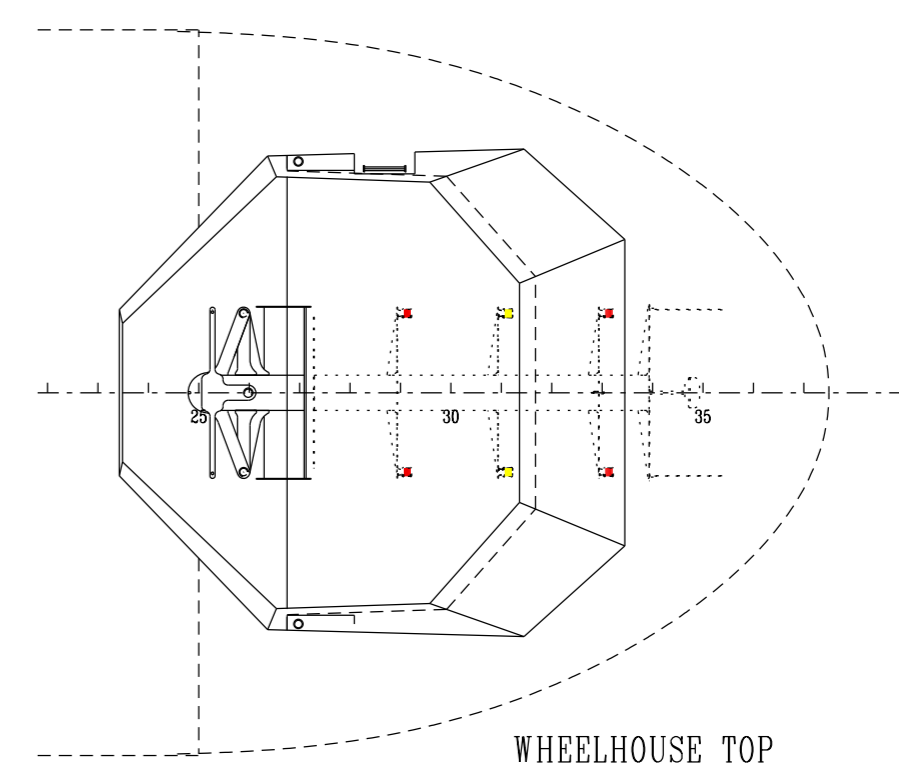

MACDUFF SHIP DESIGN 19.99m MUSSEL HARVESTER

PORT PROFILE

PROFILE

FOCSLE DECK

WHEELHOUSE TOP

MAIN DECK

BELOW DECK

PRINCIPAL DIMENSIONS

LENGTH OVERALL	19.99 M
LENGTH B.P.	17.65 M
BREADTH MLD.	7.20 M
DEPTH MLD.	2.30 M

D	GENERAL UPDATE	RJB	20/12/21	-	-
C	GENERAL UPDATE	RJB	4/11/21	-	-
B	TO OWNER COMMENTS & GENERAL UPDATE	RJB	5/4/21	-	-
A	TO OWNER COMMENTS AND GENERAL UPDATE	ADR	22/2/21	IAN	22/2/21
REV.	MODIFICATION	BY	DATE	CHKD.	DATE

APPROVED BY:-					
DATE:-					

TITLE:-	19.99m MUSSEL HARVESTER GENERAL ARRANGEMENT		REF:-	3680-1220
DRAWN BY:-	RJB	CHECKED BY:-	IAN	DRAWING NO :- 001
DATE:-	14/12/20	DATE:-	14/12/20	REVISION :- D
				SCALE:- 1:75 @ A1