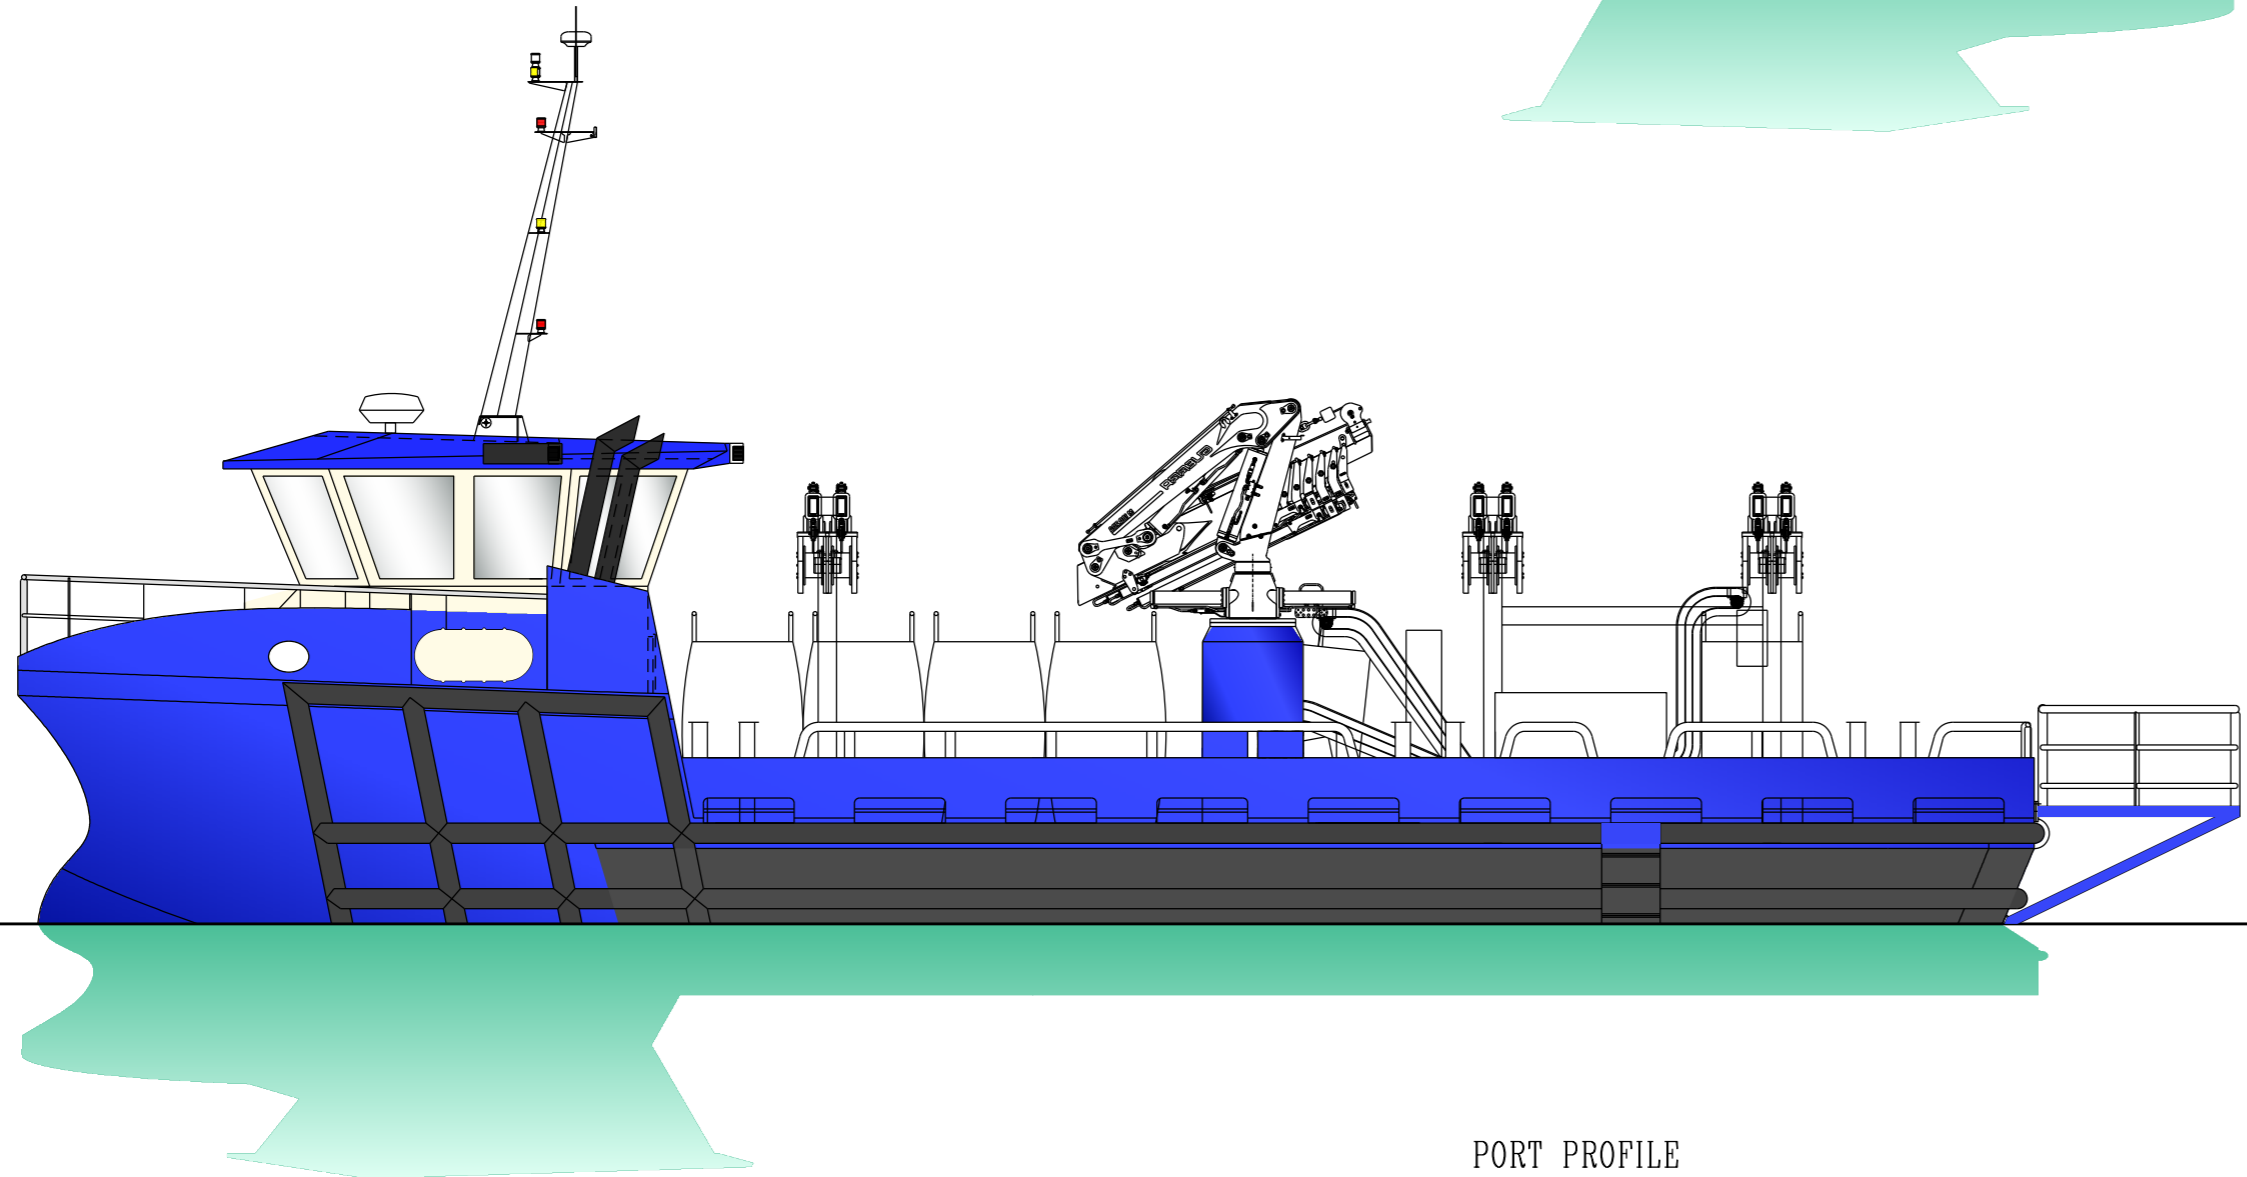

MACDUFF SHIP DESIGN 19.99m MUSSEL HARVESTER

PORT PROFILE

PROFILE

FOCSLE DECK

WHEELHOUSE TOP

MAIN DECK

BELOW DECK

PRINCIPAL DIMENSIONS

LENGTH OVERALL	19.99 M
LENGTH B.P.	17.65 M
BREADTH MLD.	7.20 M
DEPTH MLD.	2.30 M

D	GENERAL UPDATE	RJB	20/12/21	-	-
C	GENERAL UPDATE	RJB	4/11/21	-	-
B	TO OWNER COMMENTS & GENERAL UPDATE	RJB	5/4/21	-	-
A	TO OWNER COMMENTS AND GENERAL UPDATE	ADR	22/2/21	IAN	22/2/21
REV.	MODIFICATION	BY	DATE	CHKD.	DATE

APPROVED BY:-					
DATE:-					

TITLE:-	19.99m MUSSEL HARVESTER GENERAL ARRANGEMENT		REF:-	3680-1220
DRAWN BY:-	RJB	CHECKED BY:-	IAN	DRAWING NO :- 001
DATE:-	14/12/20	DATE:-	14/12/20	REVISION :- D
				SCALE:- 1:75 @ A1