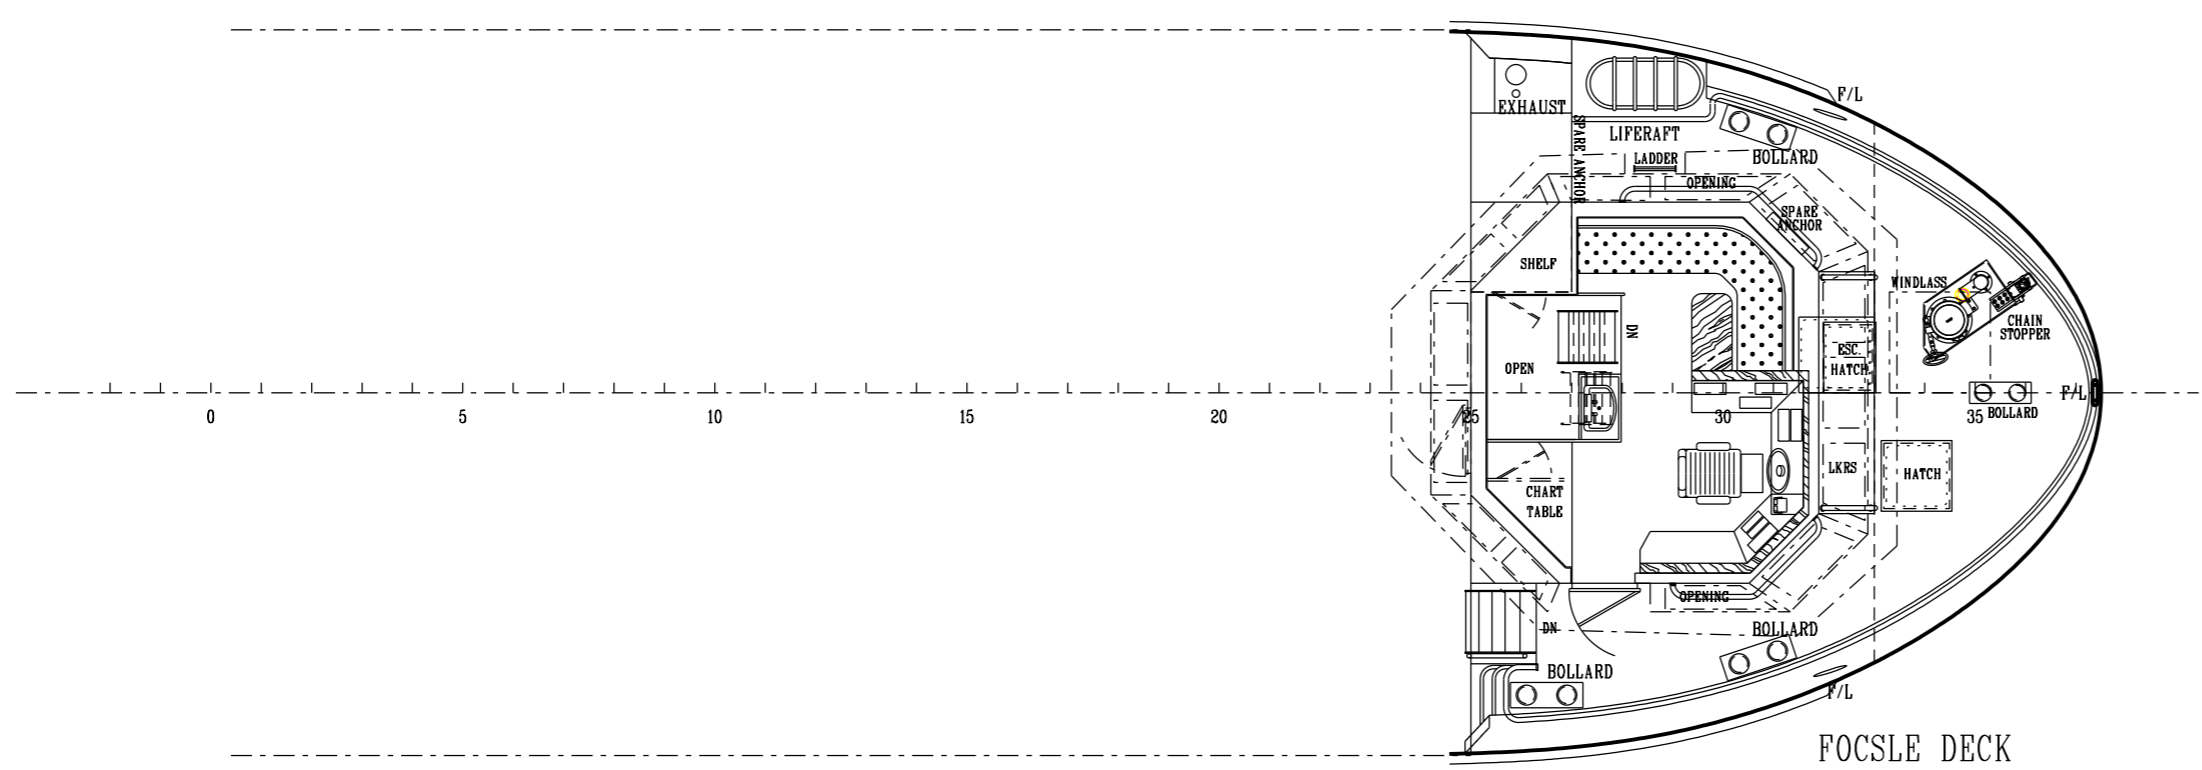

MACDUFF SHIP DESIGN 19.99m MUSSEL HARVESTER

PORT PROFILE

PROFILE

FOCSLE DECK

WHEELHOUSE TOP

MAIN DECK

BELOW DECK

PRINCIPAL DIMENSIONS

LENGTH OVERALL	19.99 M
LENGTH B.P.	17.65 M
BREADTH MLD.	7.20 M
DEPTH MLD.	2.30 M

D	GENERAL UPDATE	RJB	20/12/21	-	-
C	GENERAL UPDATE	RJB	4/11/21	-	-
B	TO OWNER COMMENTS & GENERAL UPDATE	RJB	5/4/21	-	-
A	TO OWNER COMMENTS AND GENERAL UPDATE	ADR	22/2/21	IAN	22/2/21
REV.	MODIFICATION	BY	DATE	CHKD.	DATE

APPROVED BY:-					
DATE:-					

TITLE:-	19.99m MUSSEL HARVESTER GENERAL ARRANGEMENT		REF:-	3680-1220
DRAWN BY:-	RJB	CHECKED BY:-	IAN	DRAWING NO :- 001
DATE:-	14/12/20	DATE:-	14/12/20	REVISION :- D
				SCALE:- 1:75 @ A1